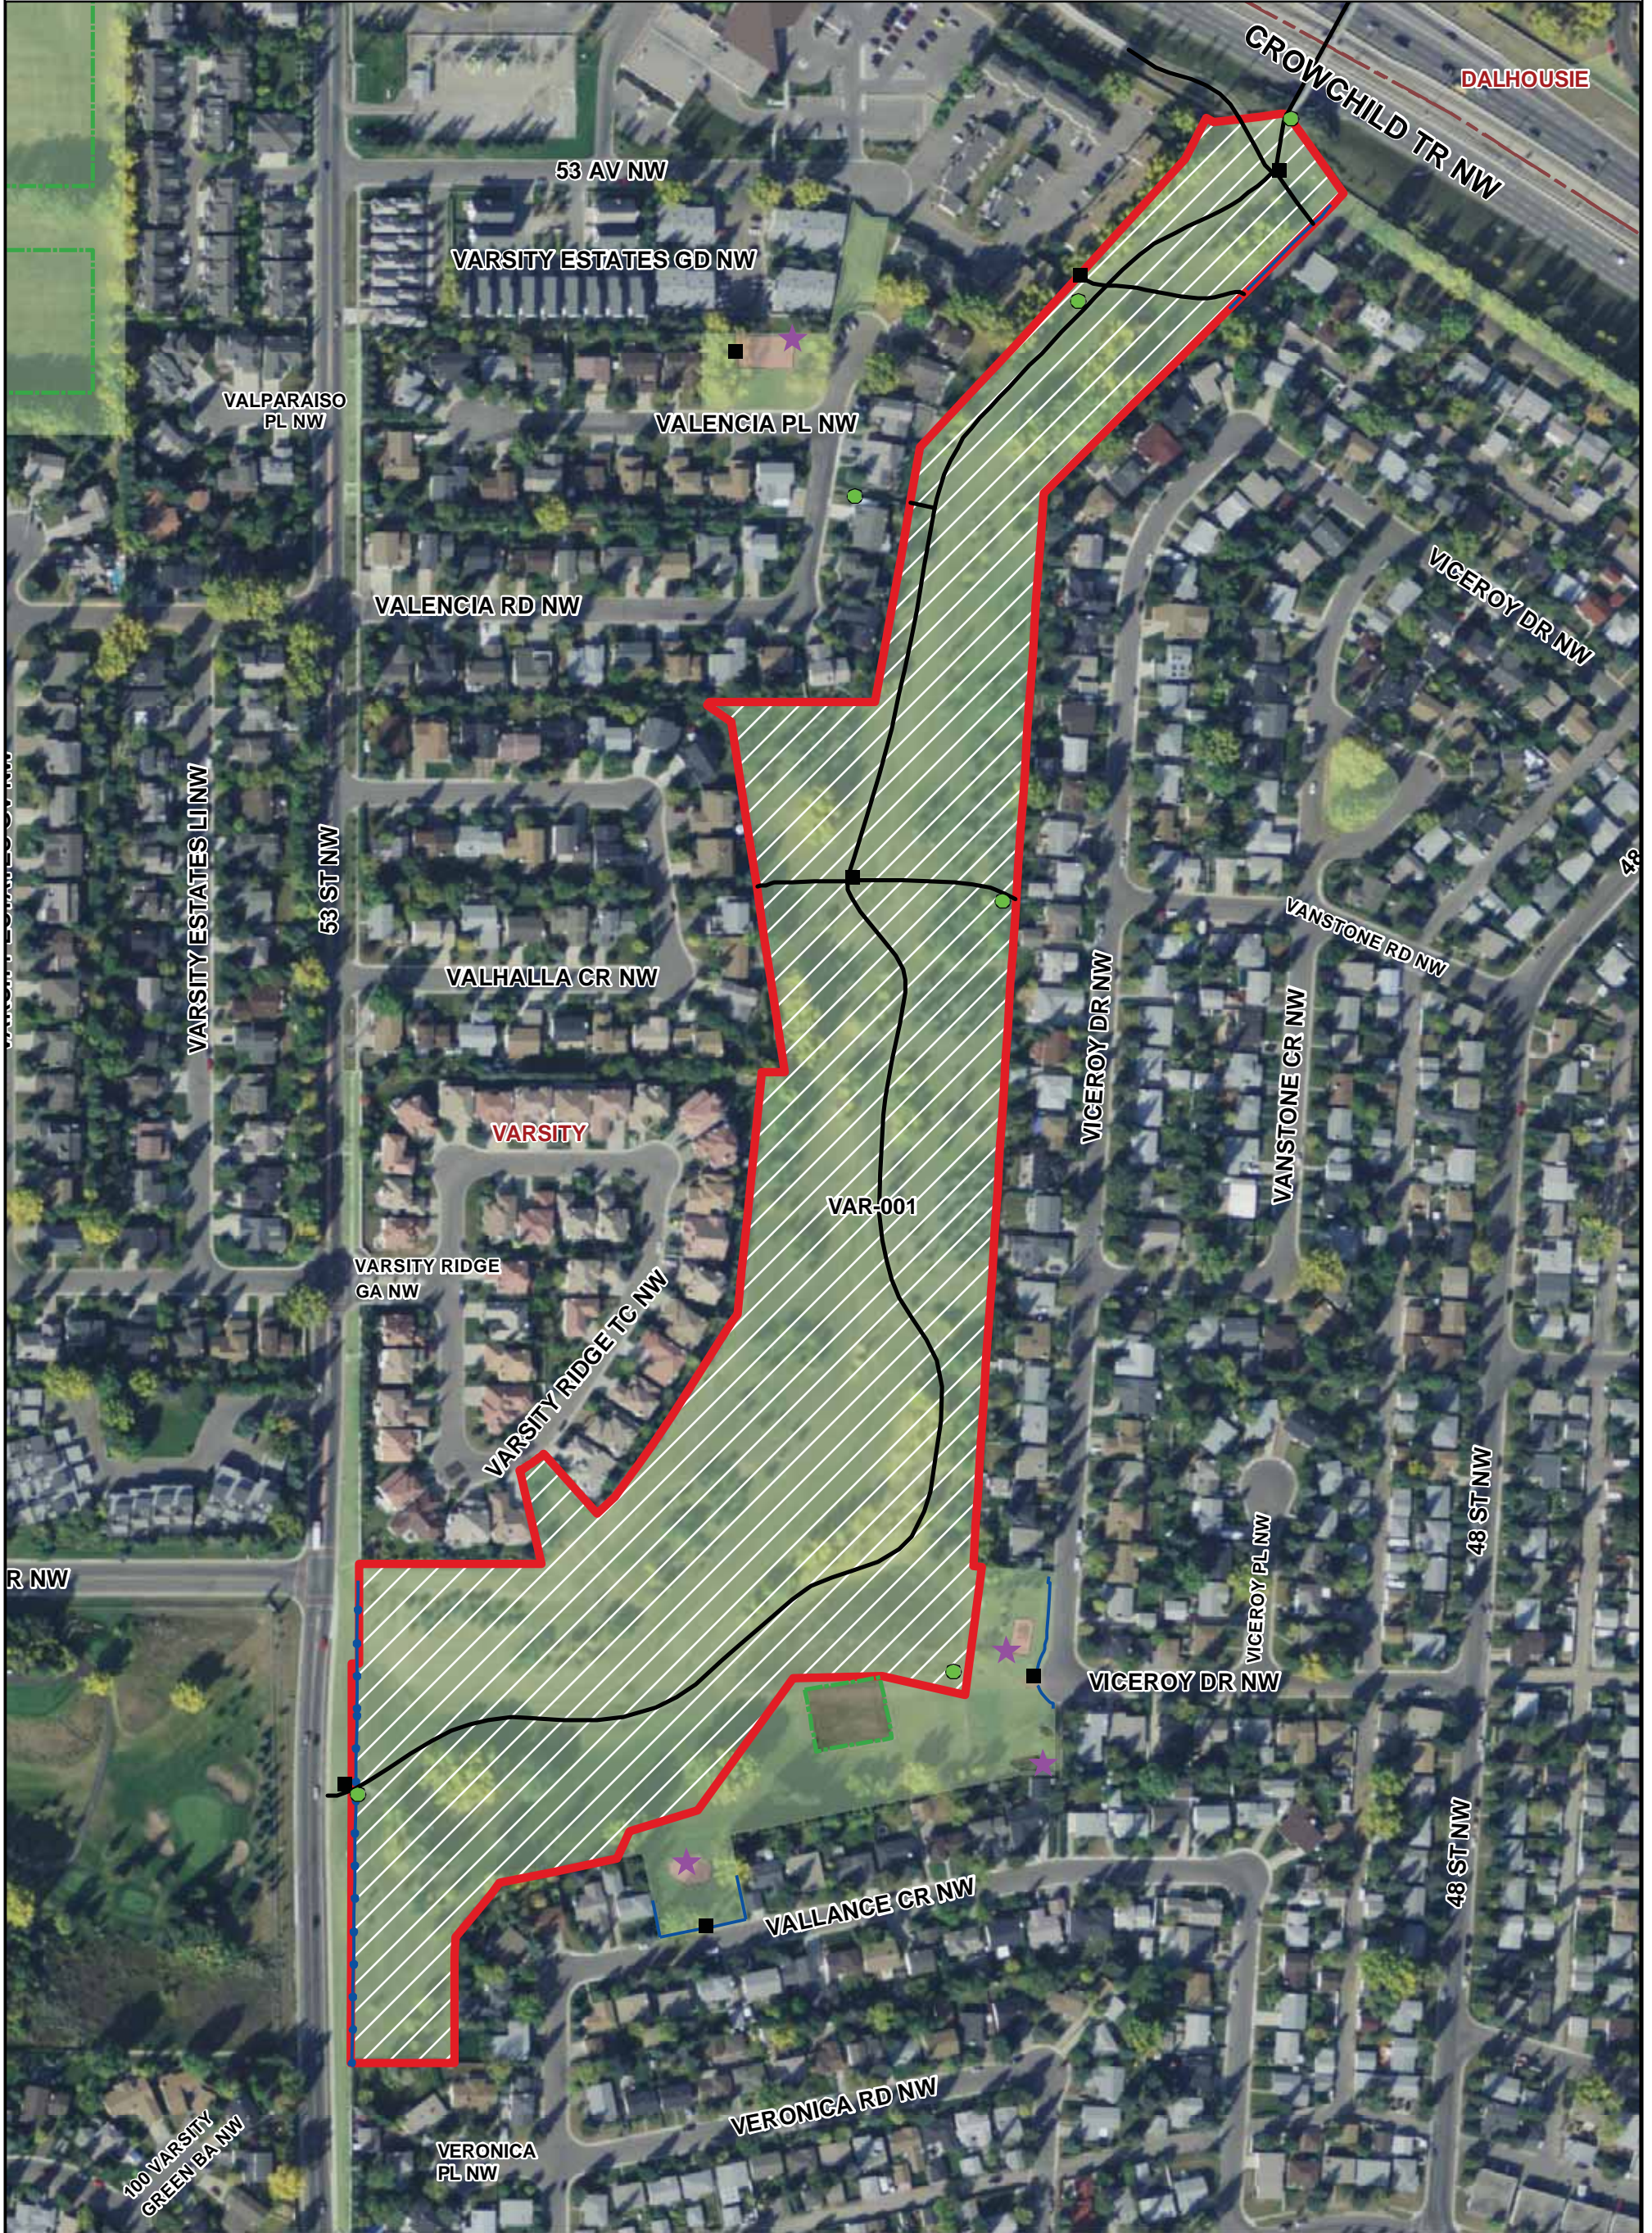

VARSIY OFF LEASH AREA (VAR-001)

THE CITY OF
CALGARY
INFRASTRUCTURE &
INFORMATION SERVICES

THIS MAP WAS PRODUCED BY:
CITY OF CALGARY PARKS
COPYRIGHT 2010 The City of Calgary
ALL RIGHTS RESERVED. NO PART OF THIS MAP MAY BE REPRODUCED IN ANY FORM
OR BY ANY MEANS WITHOUT THE WRITTEN CONSENT OF THE CITY OF CALGARY
AND APPROPRIATE LICENCE AGREEMENT. THE CITY OF CALGARY PROVIDES THIS
INFORMATION IN GOOD FAITH, BUT PROVIDES NO WARRANTY NOR ACCEPTS ANY
LIABILITY ARISING FROM INCORRECT, INCOMPLETE OR MISLEADING INFORMATION
OR ITS IMPROPER USE. INFORMATION IS MAINTAINED ON A REGULAR BASIS.
November 8, 2010
2010-147-OLA.mxd

Legend

- Dog Off Leash Sign
- ★ No Dogs Sign
- Garbage Bins
- Chain Link Fence
- Post and Cable Fence
- P Parking Lot
- Pathway
- / Off Leash Areas
- Golf Course
- Playground
- Playfields