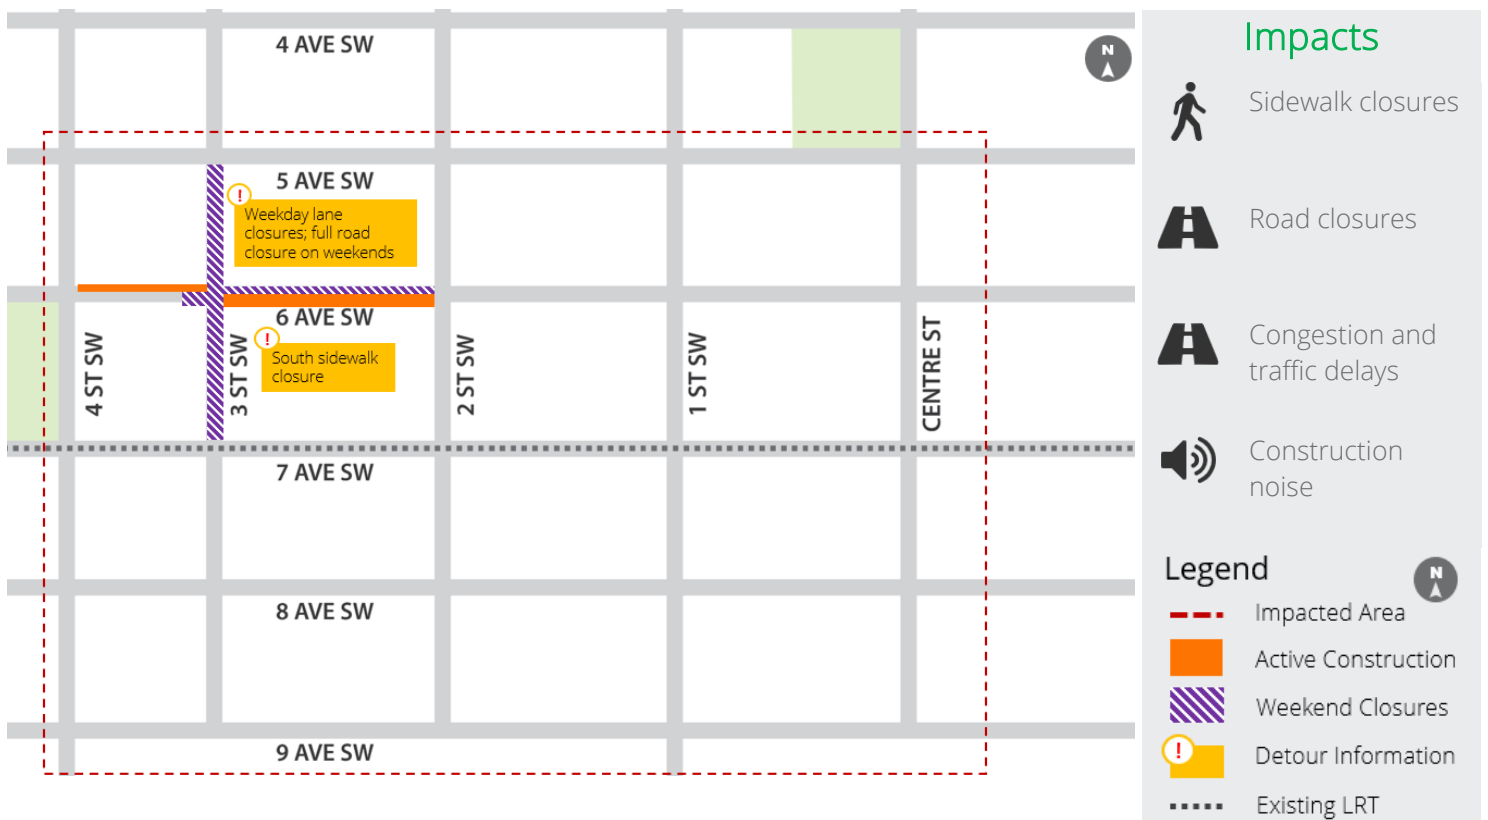

## 6 Avenue SW Weekend Road Closures

Notice Date: May 2, 2024

A full closure of 6 Avenue, between 2 and 4 Street SW will take place over the weekend of May 17-21, 2024, to advance CDHI's utility relocation work; this project will also require a dull closure of 3 Street SW south of 5 Avenue.

### What

CDHI Utility Relocation

### Where

6 Avenue between 2 and 4 Street S.W., 3 Street S.W.

For more information and additional impacts see below or visit [Calgary.ca/greenline](https://calgary.ca/greenline).

### **What is the work? CDHI Utility Relocation – 6 Avenue between 2 and 4 Street SW.**

The closure will begin on Friday, May 17, at 8 pm and will remain in place until Tuesday, May 21, at 5 am.

- Closure of south sidewalk of 6 Avenue between 2 and 3 Street SW.
- Closure 6 Avenue between 2 and 4 Street SW.
- No southbound traffic on 3 Street SW south of 5 Avenue
- Pedestrian detours will be in place.